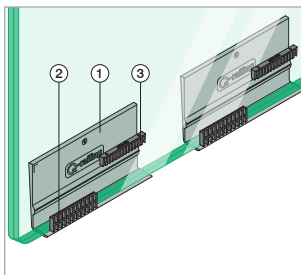

Assembly video:
<https://q-ne.ws/3dJRX8>

ASSEMBLY GUIDE

168130-050-00-18

Railing base

EASY GLASS® PRO FASCIA - Base shoe, fascia mount

For adjustable glass fixation

Q-INFO MOD 8130

Assembly video:
<https://q-ne.ws/3ldJRX8>

ASSEMBLY GUIDE

168130-050-00-18

Railing base

EASY GLASS® PRO FASCIA - Base shoe, fascia mount

For non-adjustable glass fixation

Q-INFO MOD 8130