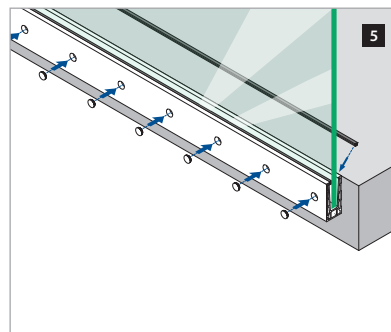

Assembly video:
<https://q-ne.ws/3dJRX8>

ASSEMBLY GUIDE

168130-050-00-18

Railing base

EASY GLASS® PRO FASCIA - Base shoe, fascia mount

For adjustable glass fixation

Q-INFO MOD 8130

Assembly video:
<https://q-ne.ws/3ldJRX8>

ASSEMBLY GUIDE

168130-050-00-18

Railing base

EASY GLASS® PRO FASCIA - Base shoe, fascia mount

For non-adjustable glass fixation

Q-INFO MOD 8130