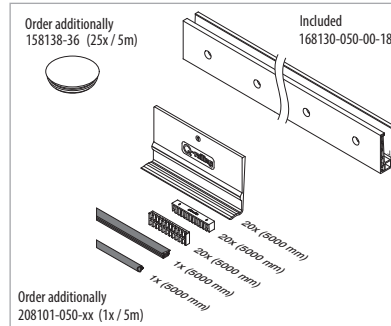

Assembly video:
<https://q-ne.ws/3dJRX8>

ASSEMBLY GUIDE

168130-050-00-18

Railing base

EASY GLASS® PRO FASCIA - Base shoe, fascia mount

For adjustable glass fixation

Q-INFO MOD 8130

Assembly video:
<https://q-ne.ws/3ldJRX8>

ASSEMBLY GUIDE

168130-050-00-18

Railing base

EASY GLASS® PRO FASCIA - Base shoe, fascia mount

For non-adjustable glass fixation

Q-INFO MOD 8130