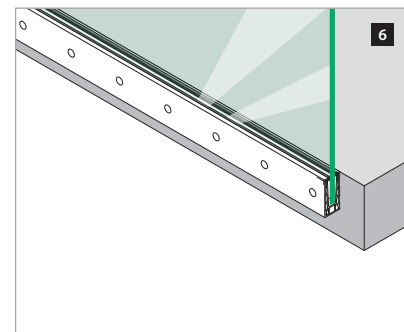

Assembly video:
<https://q-ne.ws/3dJRX8>

ASSEMBLY GUIDE

168130-050-00-18

Railing base

EASY GLASS® PRO FASCIA - Base shoe, fascia mount

For adjustable glass fixation

Q-INFO MOD 8130

Assembly video:
<https://q-ne.ws/3ldJRX8>

ASSEMBLY GUIDE

168130-050-00-18

Railing base

EASY GLASS® PRO FASCIA - Base shoe, fascia mount

For non-adjustable glass fixation

Q-INFO MOD 8130