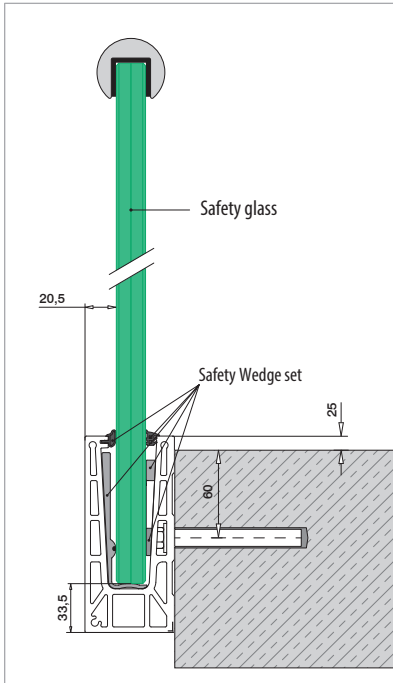

Assembly video:
<https://q-ne.ws/3dJRX8>

ASSEMBLY GUIDE

168130-050-00-18

Railing base

EASY GLASS® PRO FASCIA - Base shoe, fascia mount

For adjustable glass fixation

Q-INFO MOD 8130

Assembly video:
<https://q-ne.ws/3ldJRX8>

ASSEMBLY GUIDE

168130-050-00-18

Railing base

EASY GLASS® PRO FASCIA - Base shoe, fascia mount

For non-adjustable glass fixation

Q-INFO MOD 8130