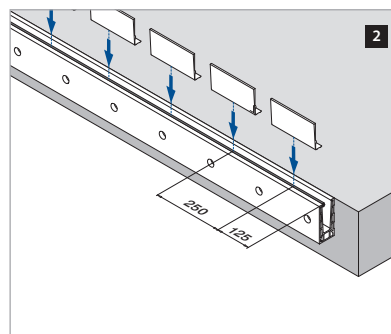

Assembly video:
<https://q-ne.ws/3dJRX8>

ASSEMBLY GUIDE

168130-050-00-18

Railing base

EASY GLASS® PRO FASCIA - Base shoe, fascia mount

For adjustable glass fixation

Q-INFO MOD 8130

Assembly video:
<https://q-ne.ws/3ldJRX8>

ASSEMBLY GUIDE

168130-050-00-18

Railing base

EASY GLASS® PRO FASCIA - Base shoe, fascia mount

For non-adjustable glass fixation

Q-INFO MOD 8130