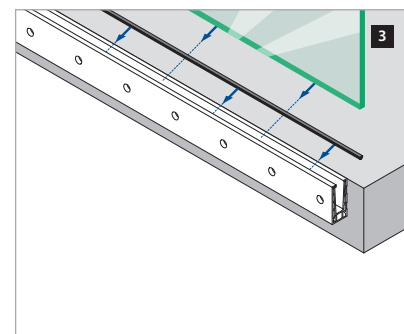

Assembly video:
<https://q-ne.ws/3dJRX8>

ASSEMBLY GUIDE

168130-050-00-18

Railing base

EASY GLASS® PRO FASCIA - Base shoe, fascia mount

For adjustable glass fixation

Q-INFO MOD 8130

Assembly video:
<https://q-ne.ws/3ldJRX8>

ASSEMBLY GUIDE

168130-050-00-18

Railing base

EASY GLASS® PRO FASCIA - Base shoe, fascia mount

For non-adjustable glass fixation

Q-INFO MOD 8130