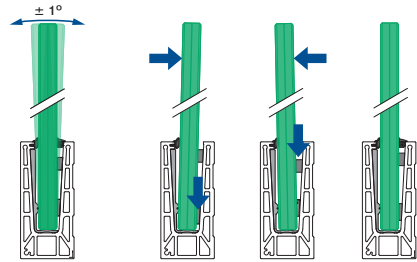

Assembly video:
<https://q-ne.ws/3dJRX8>

ASSEMBLY GUIDE

168130-050-00-18

Railing base

EASY GLASS® PRO FASCIA - Base shoe, fascia mount

For adjustable glass fixation

Q-INFO MOD 8130

Assembly video:
<https://q-ne.ws/3ldJRX8>

ASSEMBLY GUIDE

168130-050-00-18

Railing base

EASY GLASS® PRO FASCIA - Base shoe, fascia mount

For non-adjustable glass fixation

Q-INFO MOD 8130