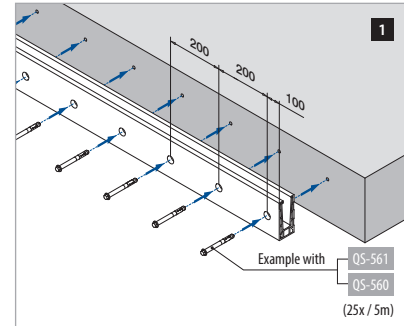

Assembly video:
<https://q-ne.ws/3dJRX8>

ASSEMBLY GUIDE

168130-050-00-18

Railing base

EASY GLASS® PRO FASCIA - Base shoe, fascia mount

For adjustable glass fixation

Q-INFO MOD 8130

Assembly video:
<https://q-ne.ws/3ldJRX8>

ASSEMBLY GUIDE

168130-050-00-18

Railing base

EASY GLASS® PRO FASCIA - Base shoe, fascia mount

For non-adjustable glass fixation

Q-INFO MOD 8130