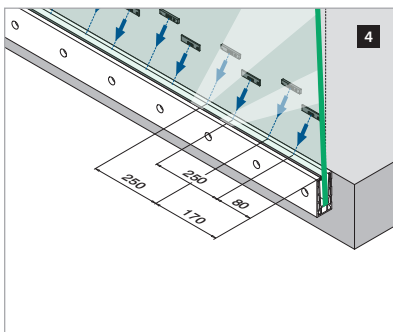

Assembly video:
<https://q-ne.ws/3dJRX8>

ASSEMBLY GUIDE

168130-050-00-18

Railing base

EASY GLASS® PRO FASCIA - Base shoe, fascia mount

For adjustable glass fixation

Q-INFO MOD 8130

Assembly video:
<https://q-ne.ws/3ldJRX8>

ASSEMBLY GUIDE

168130-050-00-18

Railing base

EASY GLASS® PRO FASCIA - Base shoe, fascia mount

For non-adjustable glass fixation

Q-INFO MOD 8130