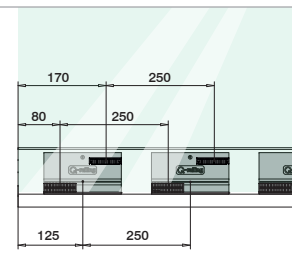

Assembly video:
<https://q-ne.ws/3dJRX8>

ASSEMBLY GUIDE

168130-050-00-18

Railing base

EASY GLASS® PRO FASCIA - Base shoe, fascia mount

For adjustable glass fixation

Q-INFO MOD 8130

Assembly video:
<https://q-ne.ws/3ldJRX8>

ASSEMBLY GUIDE

168130-050-00-18

Railing base

EASY GLASS® PRO FASCIA - Base shoe, fascia mount

For non-adjustable glass fixation

Q-INFO MOD 8130